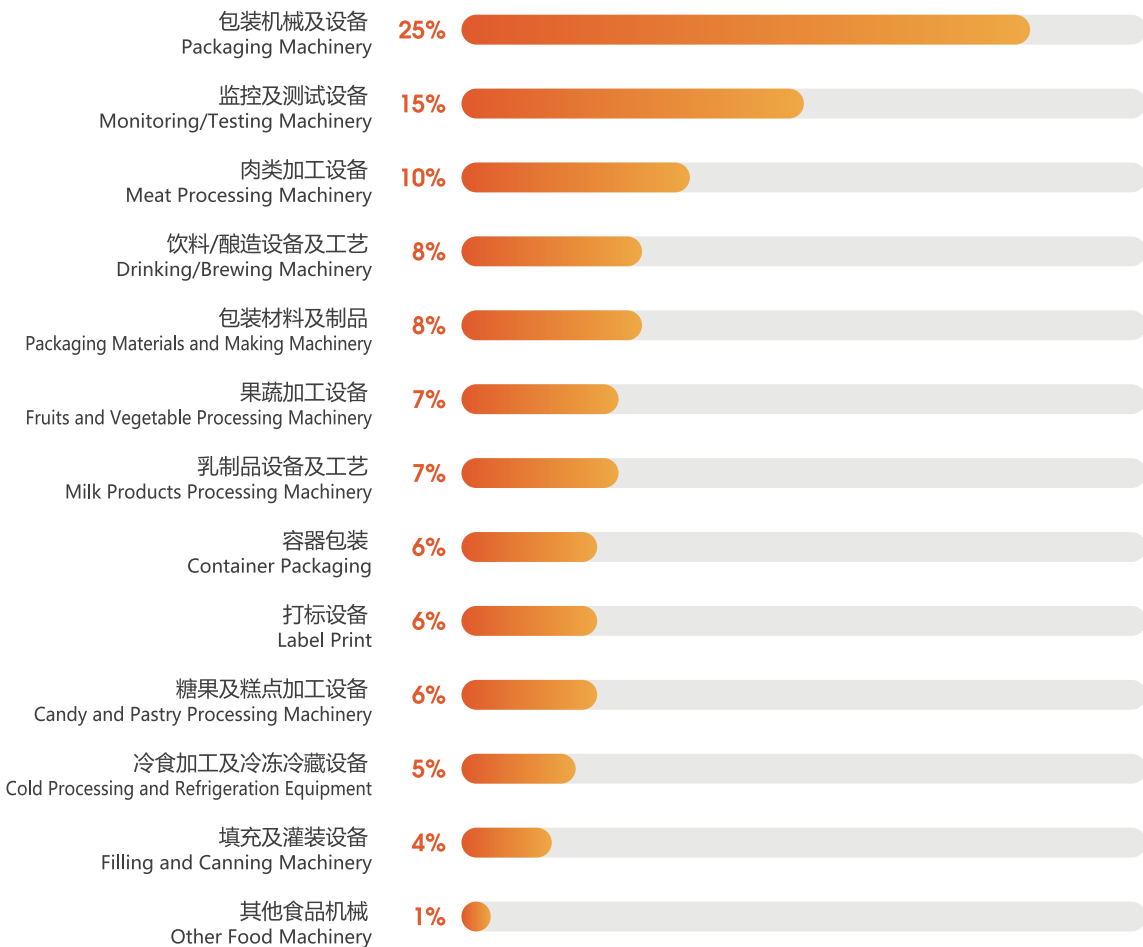

观众行业分析 / Visitor Analysis