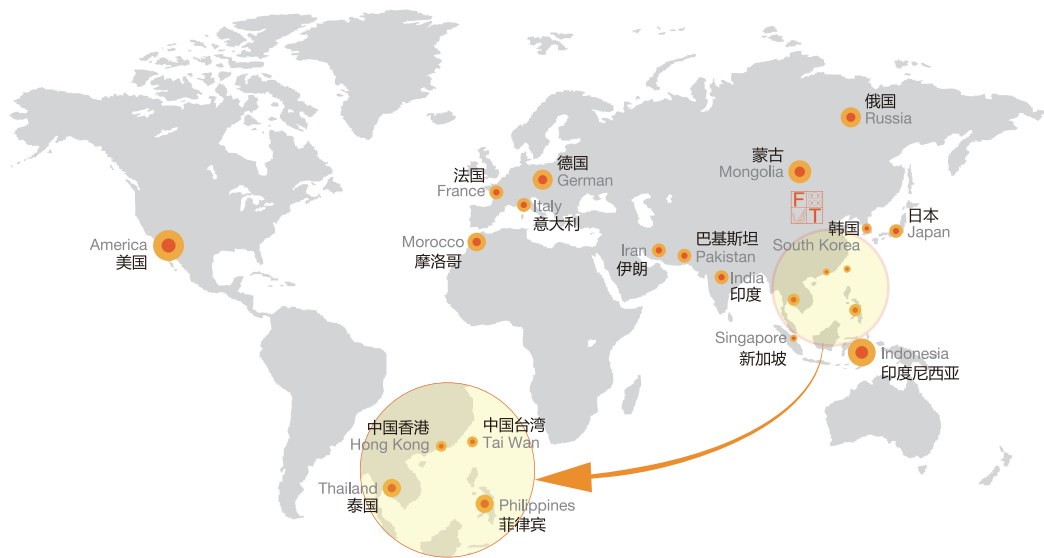

观众区域构成 / Composition of Visitors' Nationality